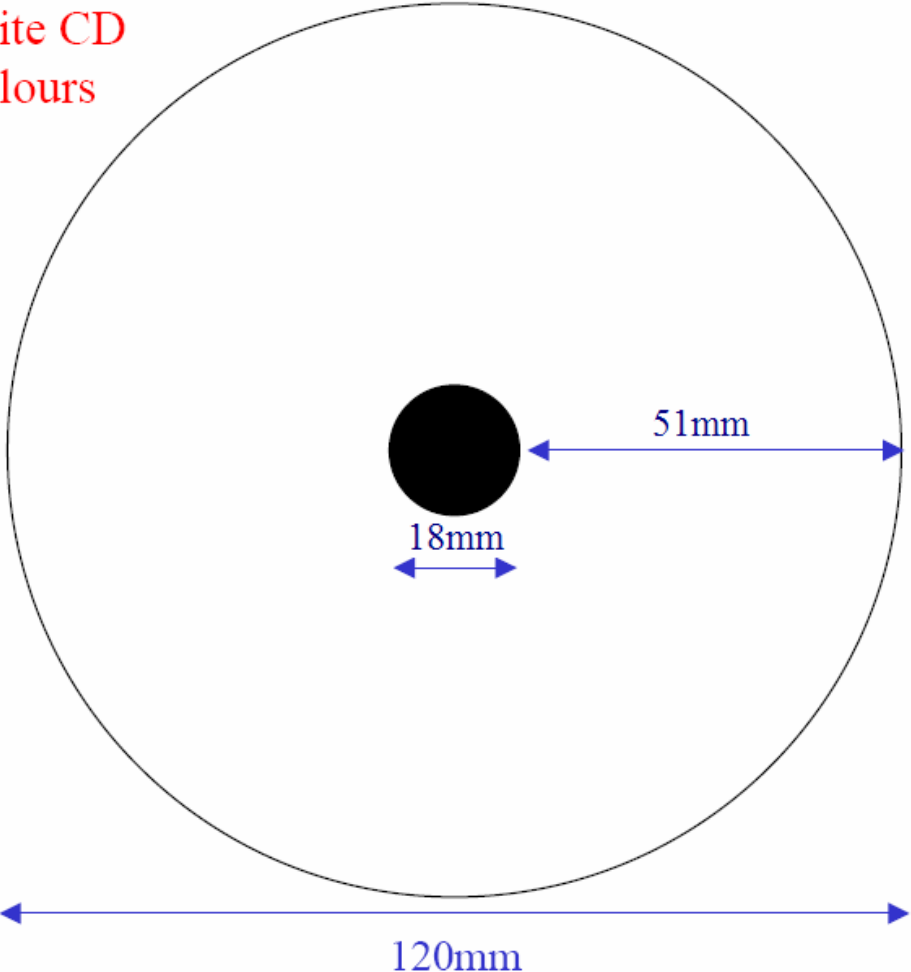

Full Face white CD
Unlimited colours

Standard Face white CD
Unlimited colours

Full Face silver CD

Rear jewel case insert
Unlimited colours

Front Jewel Case insert
Unlimited colours

2mm Overlap