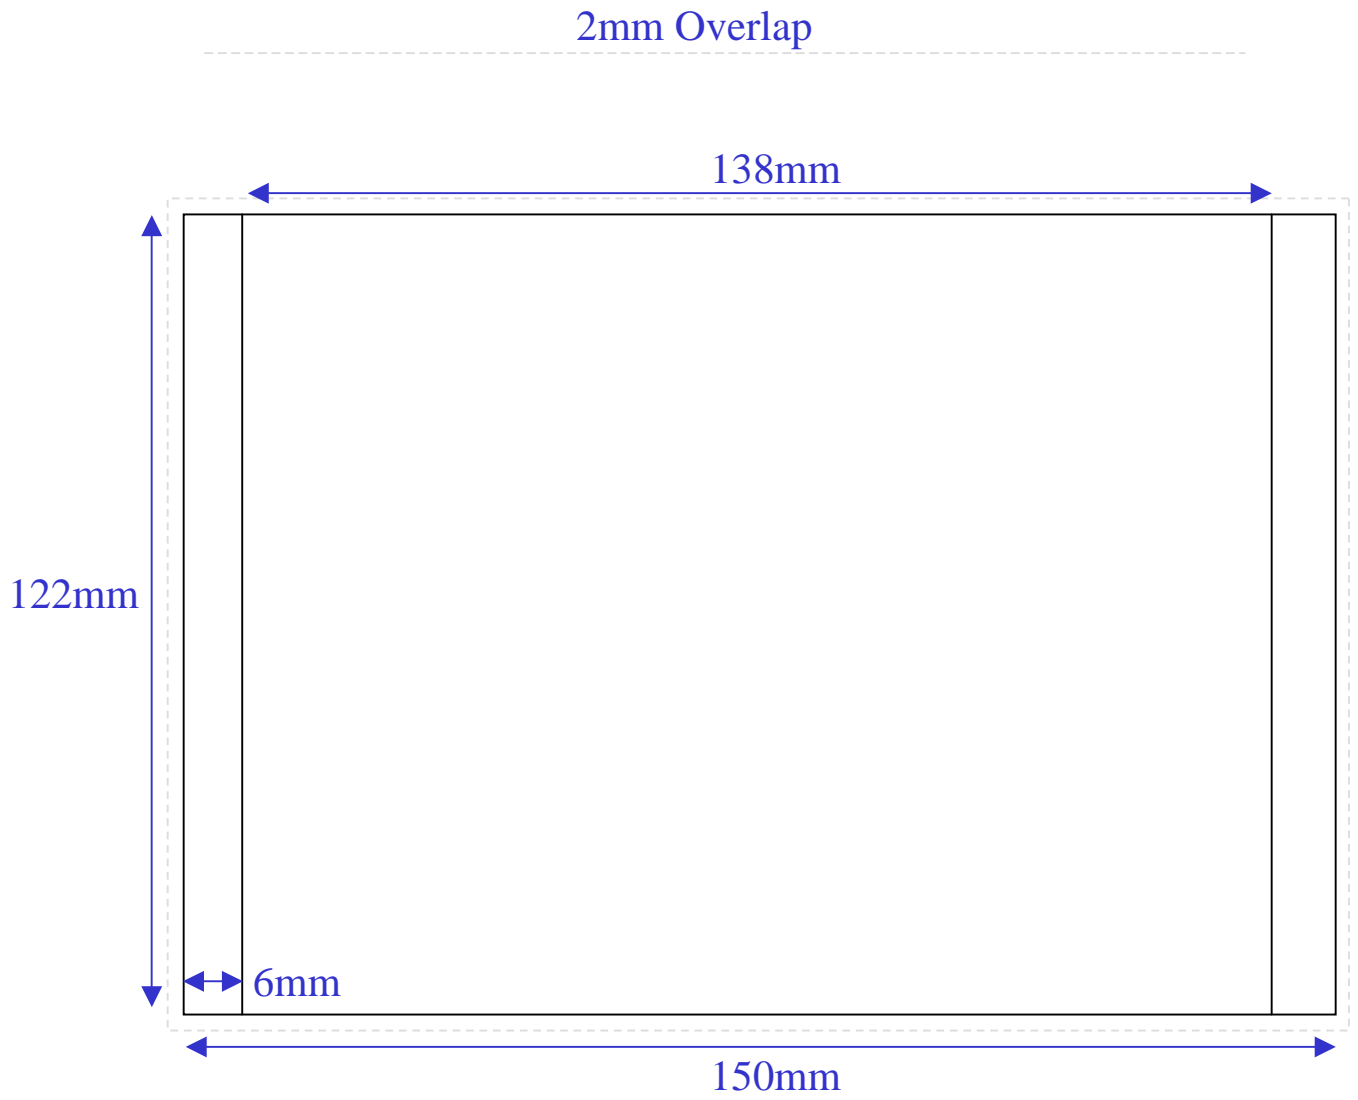

Full Face white CD
Unlimited colours

Standard Face white CD
Unlimited colours

Full Face silver CD

Rear jewel case insert
Unlimited colours

Front Jewel Case insert
Unlimited colours

2mm Overlap