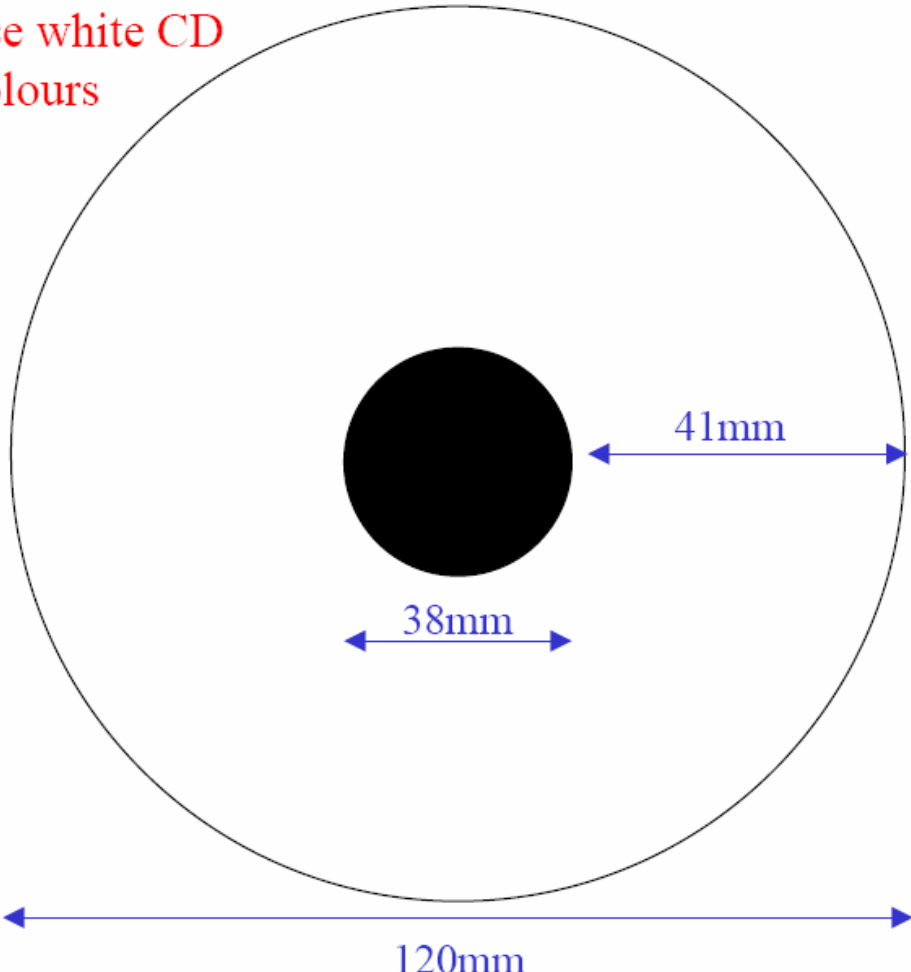

Full Face white CD
Unlimited colours

Standard Face white CD
Unlimited colours

Full Face silver CD

Rear jewel case insert
Unlimited colours

Front Jewel Case insert
Unlimited colours

2mm Overlap