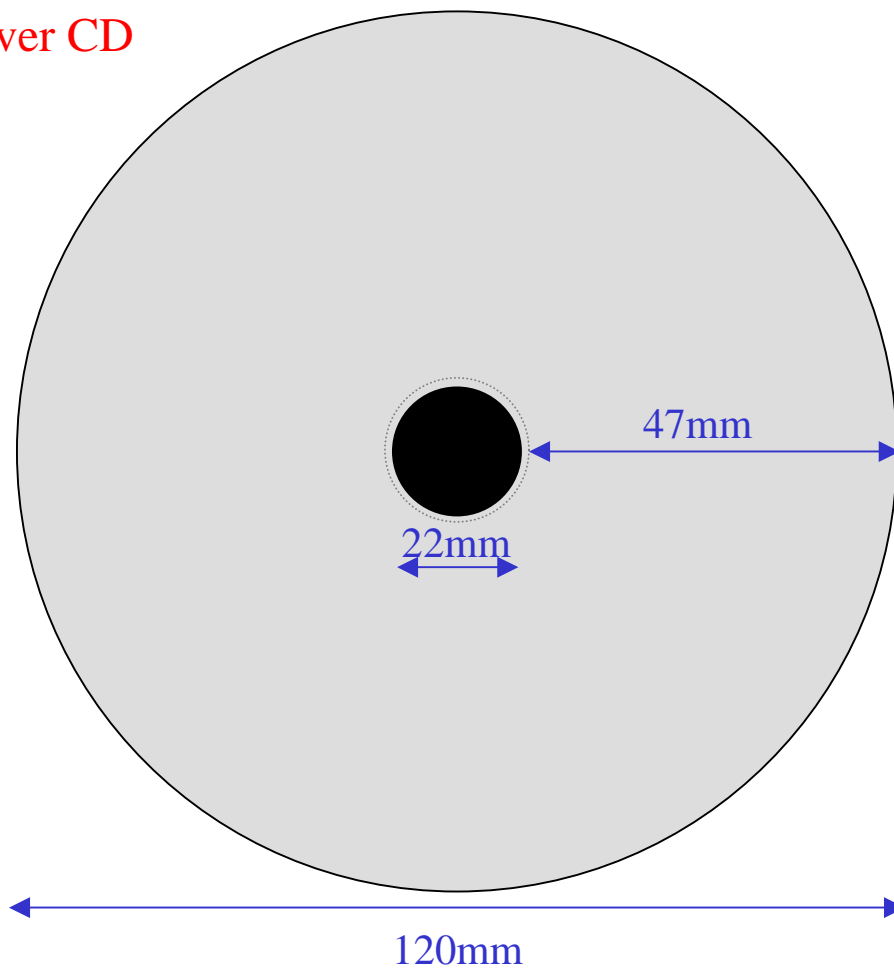

Full Face white CD
Unlimited colours

Standard Face white CD
Unlimited colours

Full Face silver CD

Rear jewel case insert
Unlimited colours

Front Jewel Case insert
Unlimited colours

2mm Overlap