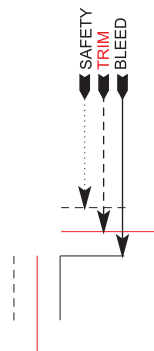

120MM

180MM

cyan mag ye black PMS 000 PMS 000

no of colours

0