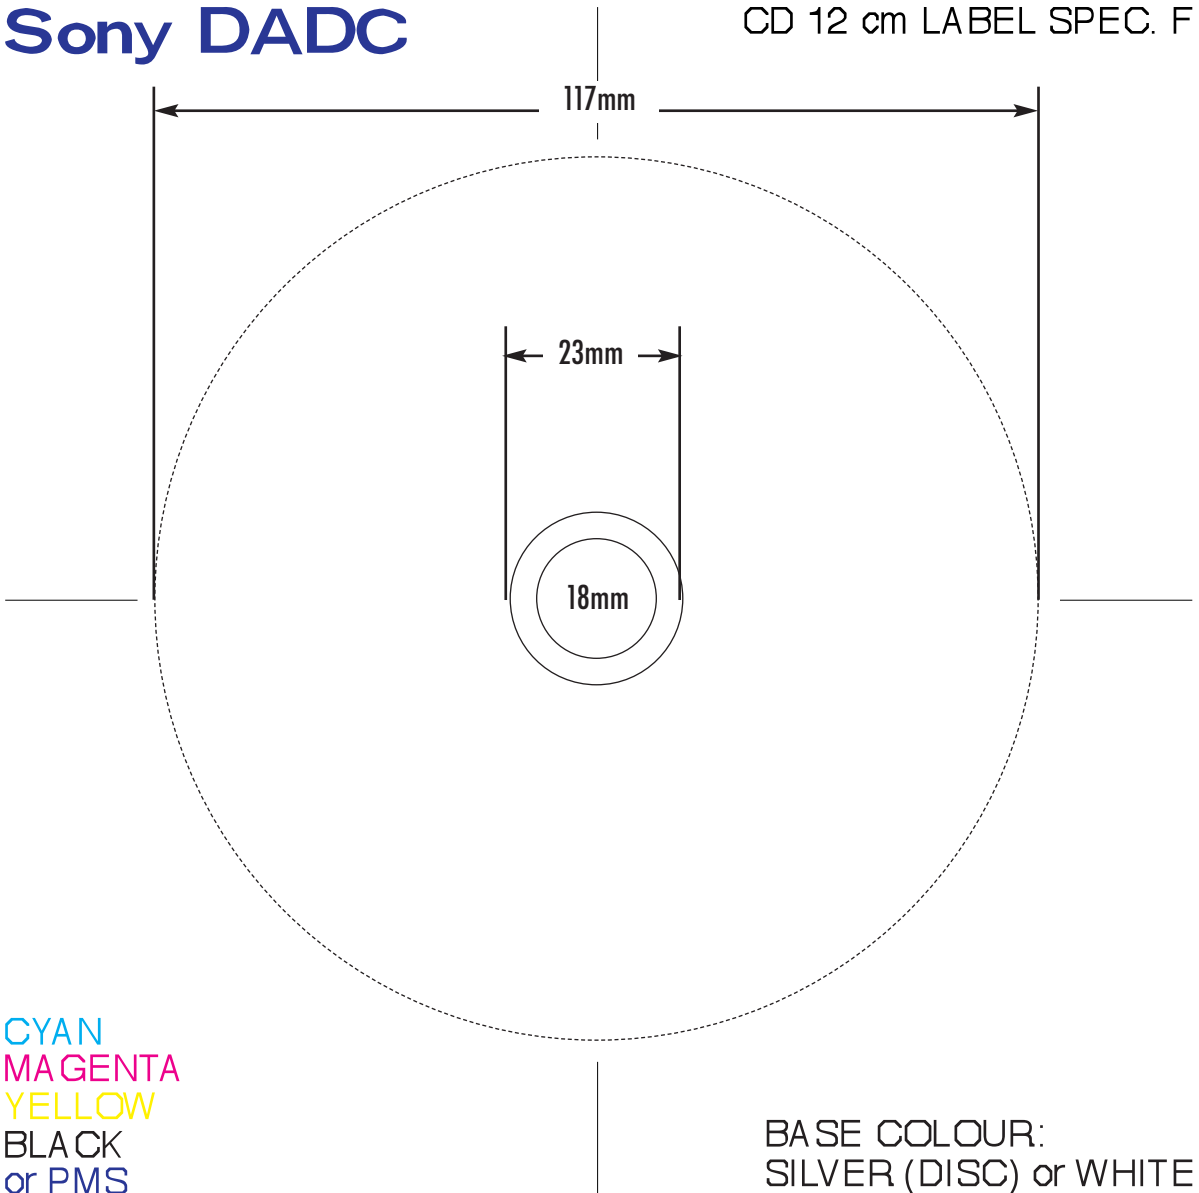

# Sony DADC

CD 12 cm LABEL SPEC. F

CYAN  
MAGENTA  
YELLOW  
BLACK  
or PMS

BASE COLOUR:  
SILVER (DISC) or WHITE