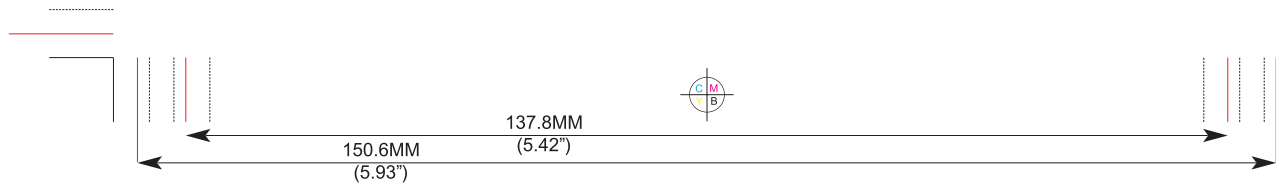

117.5MM  
(4.63")

cyan mag ye black PMS 000 PMS 000

no. of colours

0

**CD Inlay**